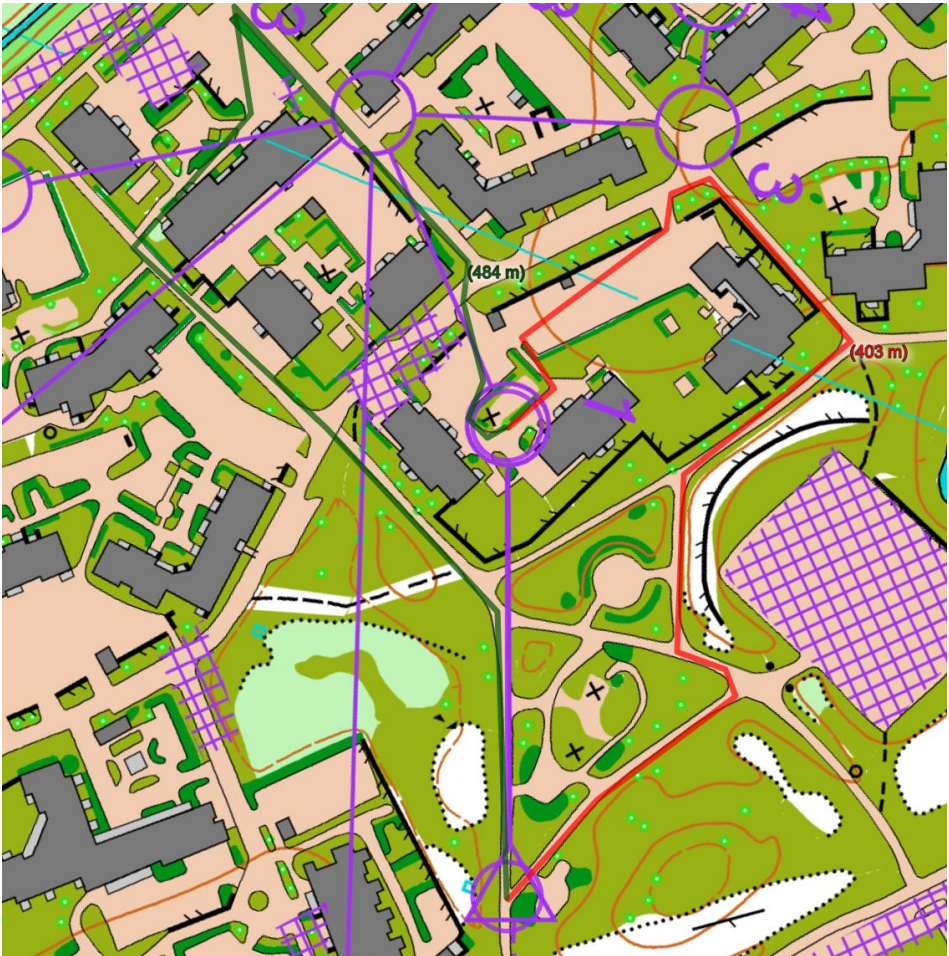

SuHu 23.3.2024

Karsinta

K-1

1-2-3

3-4-5

5-6-7

7-8-9

9-10-11-12

12-13-14

Semi-Finaali

K-1

1-2

2-3

3-4

4-5

5-6

6-7

7-8

8-9

Finaali

K-1-2

2-3

A: 3-4-5-6 (677m)

B: 3-4-5-6 (700m)

C: 3-4-5-6 (652m)

6-7