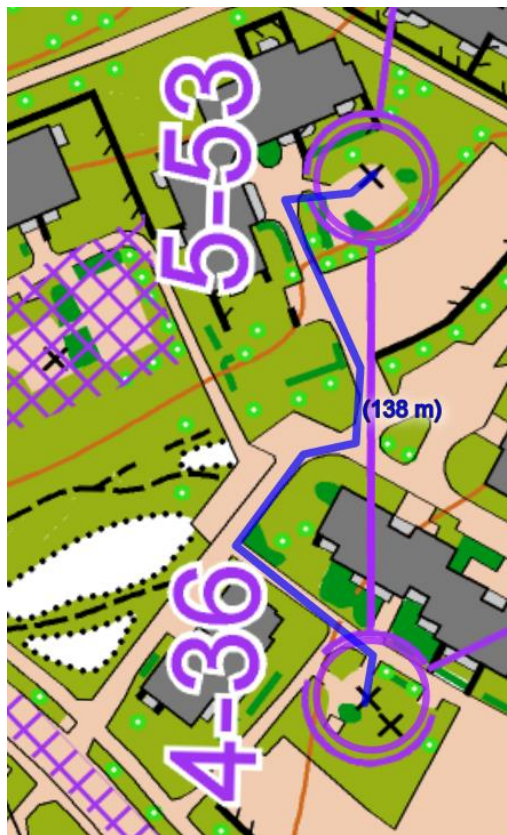

SuHu 23.3.2024

Karsinta

K-1

1-2-3

3-4-5

5-6-7

7-8-9

9-10-11-12

12-13-14

Semi-Finaali

K-1

1-2

2-3

3-4

4-5

5-6

6-7

7-8

8-9

Finaali

K-1-2

2-3

A: 3-4-5-6 (677m)

B: 3-4-5-6 (700m)

C: 3-4-5-6 (652m)

6-7