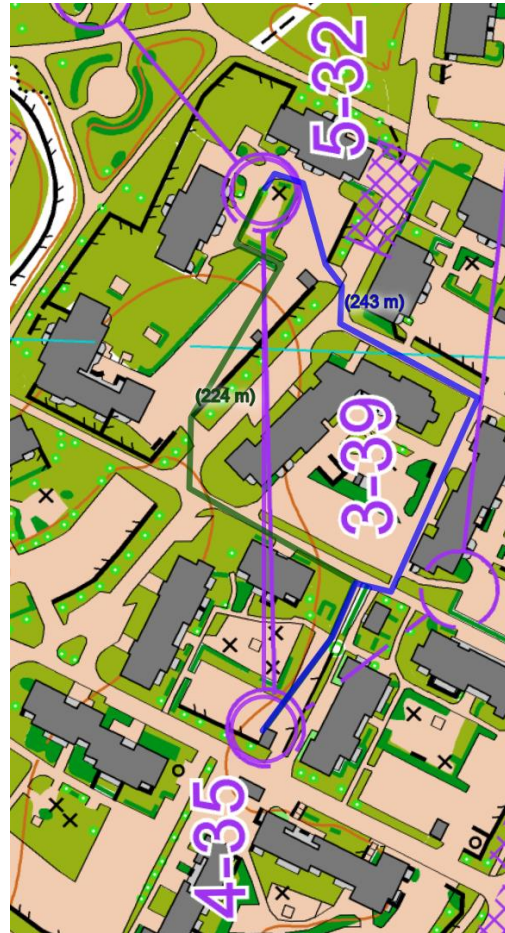

SuHu 23.3.2024

Karsinta

K-1

1-2-3

3-4-5

5-6-7

7-8-9

9-10-11-12

12-13-14

Semi-Finaali

K-1

1-2

2-3

3-4

4-5

5-6

6-7

7-8

8-9

Finaali

K-1-2

2-3

A: 3-4-5-6 (677m)

B: 3-4-5-6 (700m)

C: 3-4-5-6 (652m)

6-7