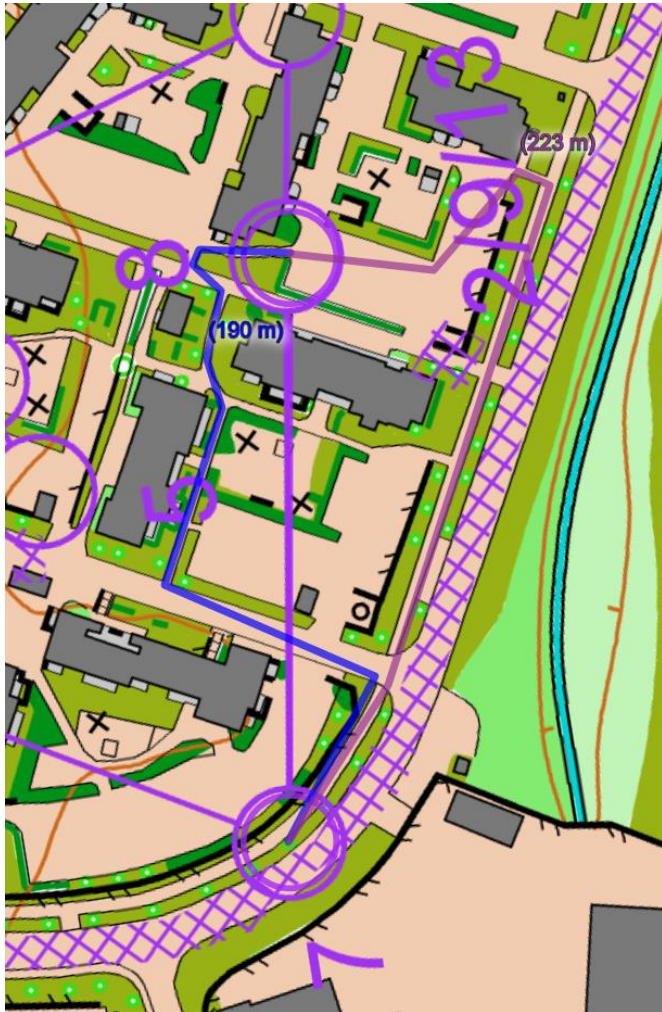

SuHu 23.3.2024

Karsinta

K-1

1-2-3

3-4-5

5-6-7

7-8-9

9-10-11-12

12-13-14

Semi-Finaali

K-1

1-2

2-3

3-4

4-5

5-6

C: 3-4-5-6 (652m)

6-7