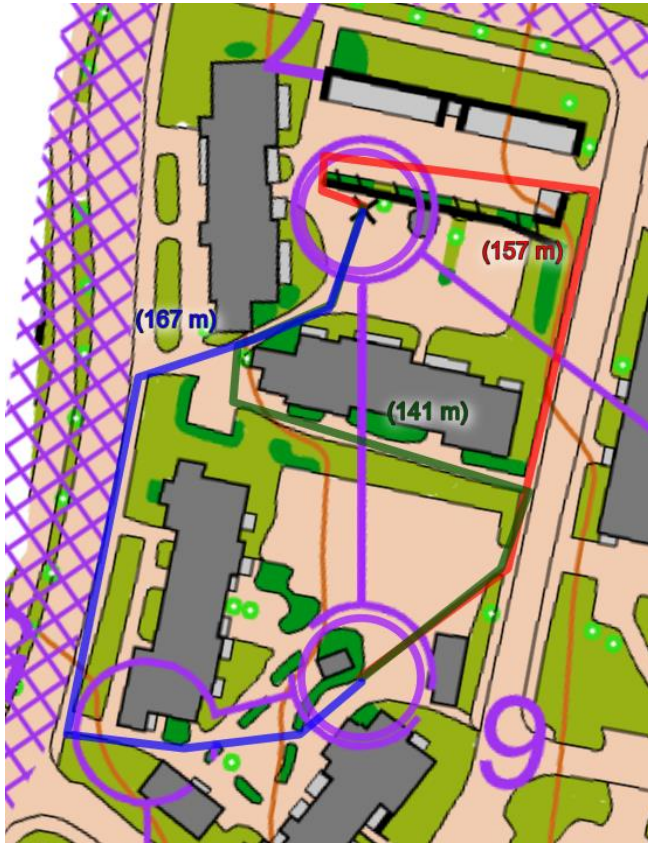

SuHu 23.3.2024

Karsinta

K-1

1-2-3

3-4-5

5-6-7

7-8-9

9-10-11-12

12-13-14

Semi-Finaali

K-1

1-2

2-3

3-4

4-5

5-6

6-7

7-8

8-9

Finaali

K-1-2

2-3

A: 3-4-5-6 (677m)

B: 3-4-5-6 (700m)

C: 3-4-5-6 (652m)

6-7