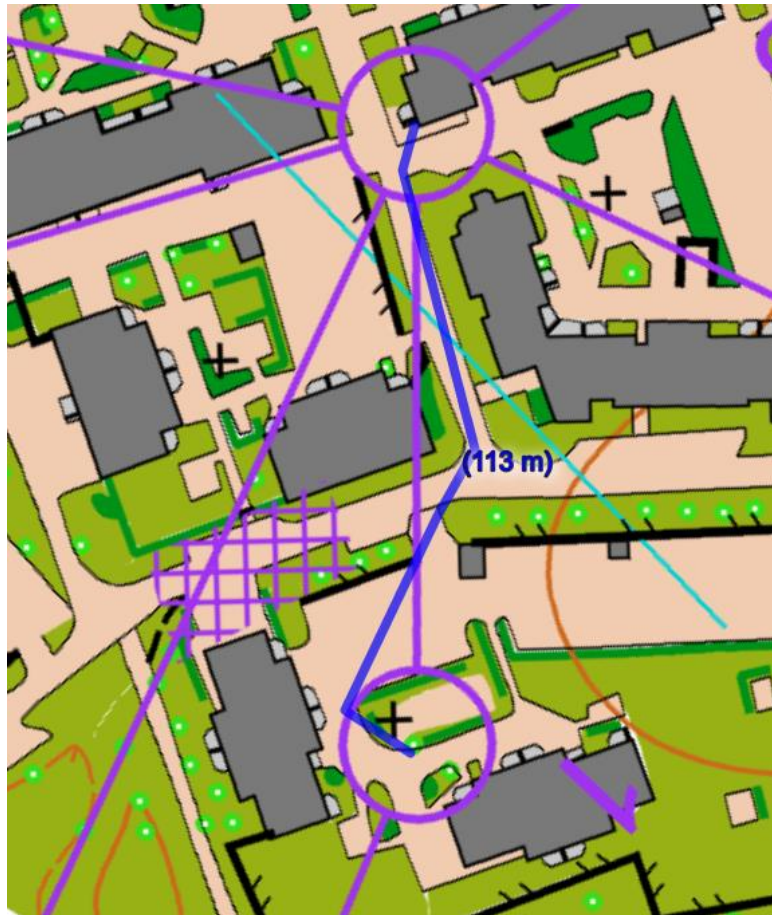

SuHu 23.3.2024

Karsinta

K-1

1-2-3

3-4-5

5-6-7

7-8-9

9-10-11-12

12-13-14

Semi-Finaali

K-1

1-2

2-3

3-4

4-5

5-6

C: 3-4-5-6 (652m)

6-7